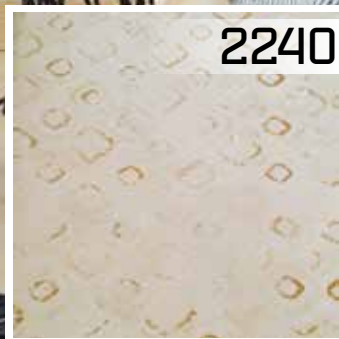

2278

2277

2276

2279

2258

2257

2255

2256

2253

2260

2220

2217

2218

2216

2219

2238

2241

2240

2242

2239

2225

The background is a light beige or cream color with a fine, vertical ribbed texture. It is framed by an ornate, embossed gold border. The border features symmetrical, stylized floral and leaf motifs in each corner and along the top and bottom edges. The central text is written in a black, elegant cursive script.